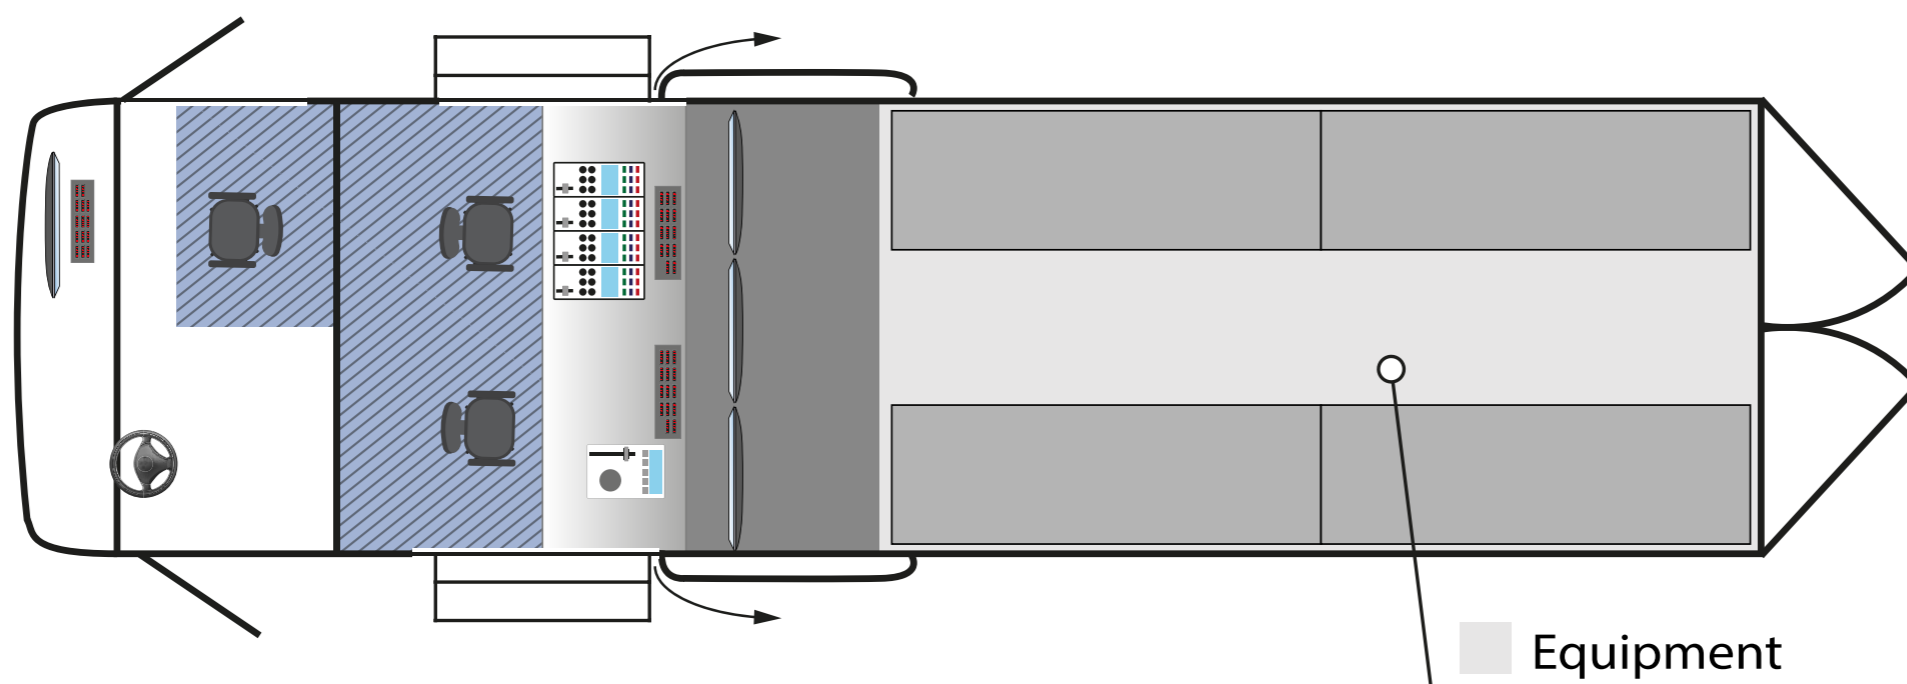

Width (extended)

» 2,50 m

SUPPORT-MODULE

Power

» 16 Amp/CEE

License Number

» H-TV 128

Length (extended)