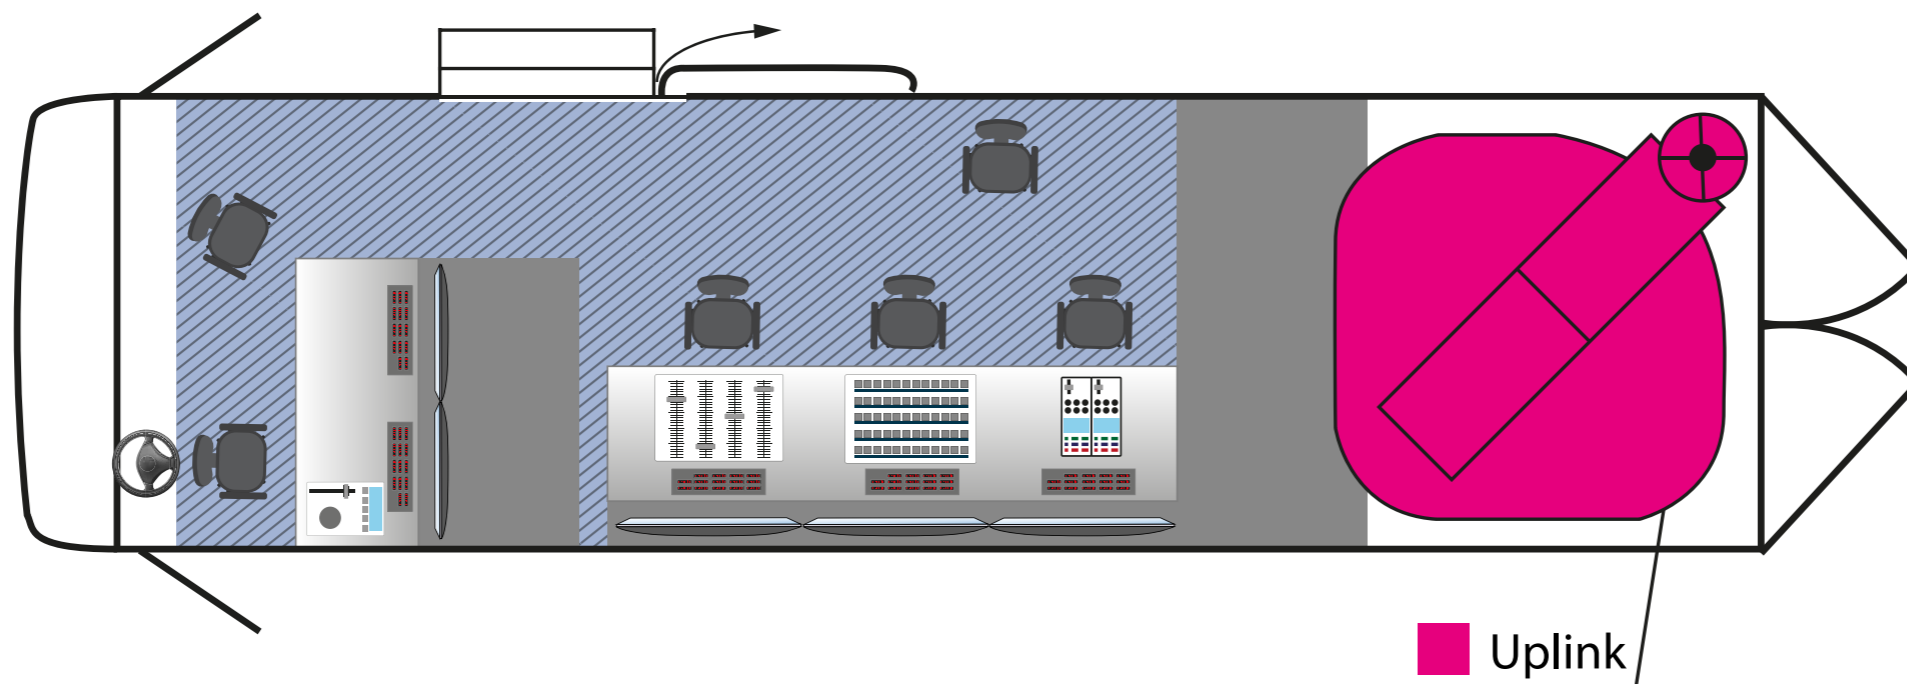

PARK & POWER FACTS

SNG-MODULE

Power

» 32 Amp/CEE

License Number

» H-TV 137

Length (extended)

» 7,50 m

Width (extended)

» 2,50 m